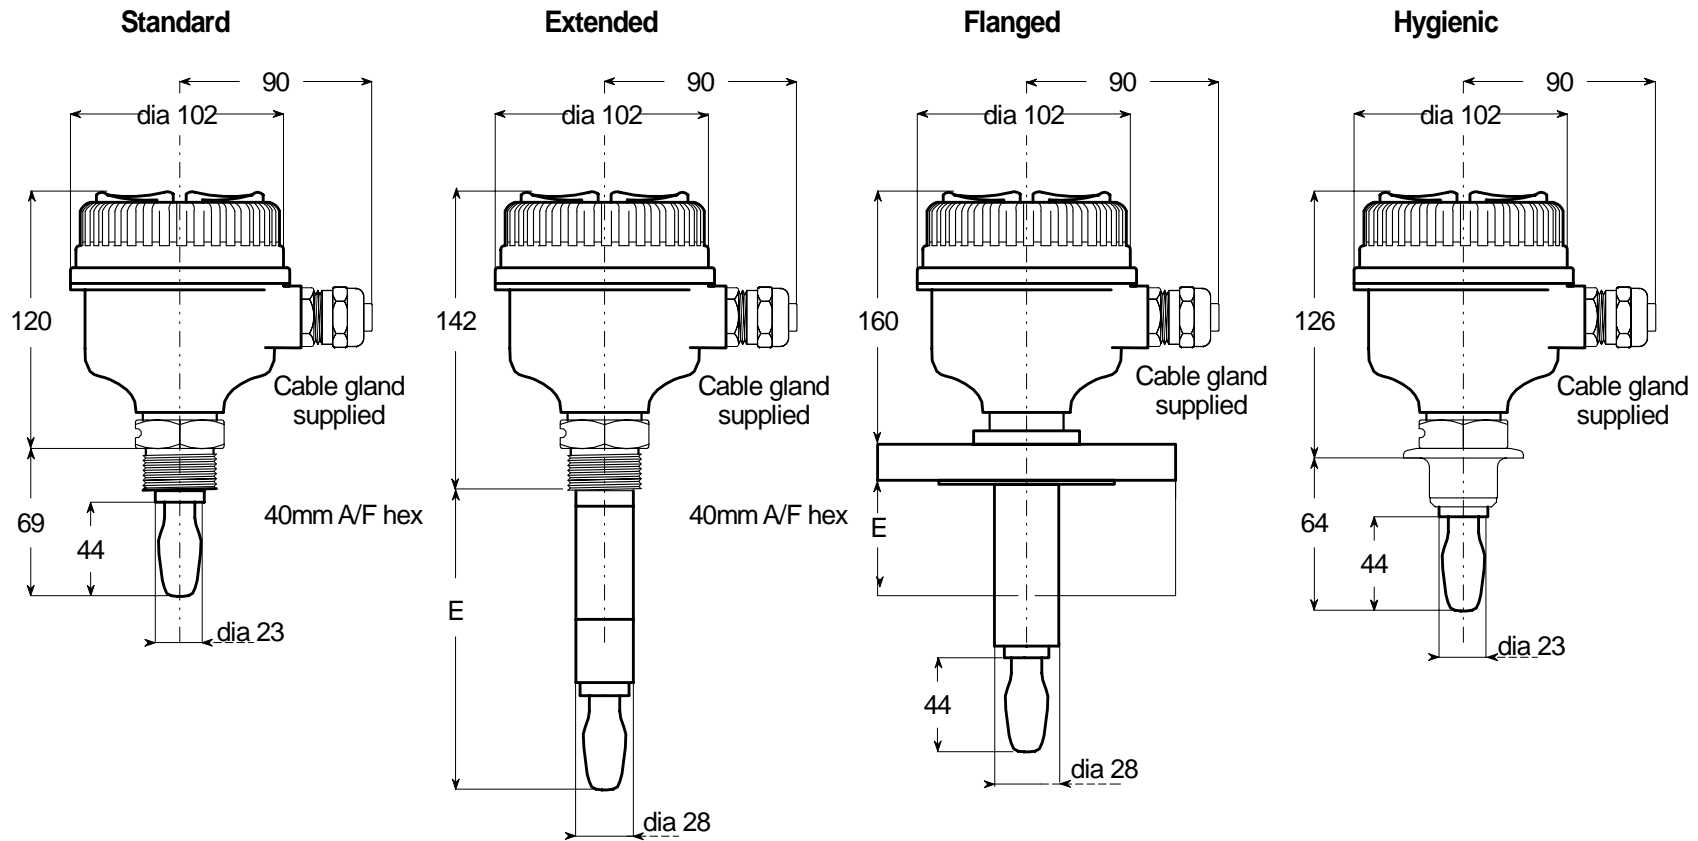

SALES DRAWING ONLY
NOT TO BE USED FOR MANUFACTURE

ISSUE	A
DATE	07-08-07
DCR	
DRAWN	JEK
CHECKED	

PSm Instrumentation Ltd

Haywards Heath, West Sussex RH16 1TW
ph: 44 (0) 1444 410040 f: 44 (0) 1444 410121
<http://www.psm-sensors.co.uk>

SCALE
NTS

UNLESS OTHERWISE STATED DIMENSIONS ARE IN
MILLIMETRES / INCHES

TITLE
Vibrating level switch
for Liquids

DRAWING NO
S-001299-LS-GO

A4 SHT 1
OF 1