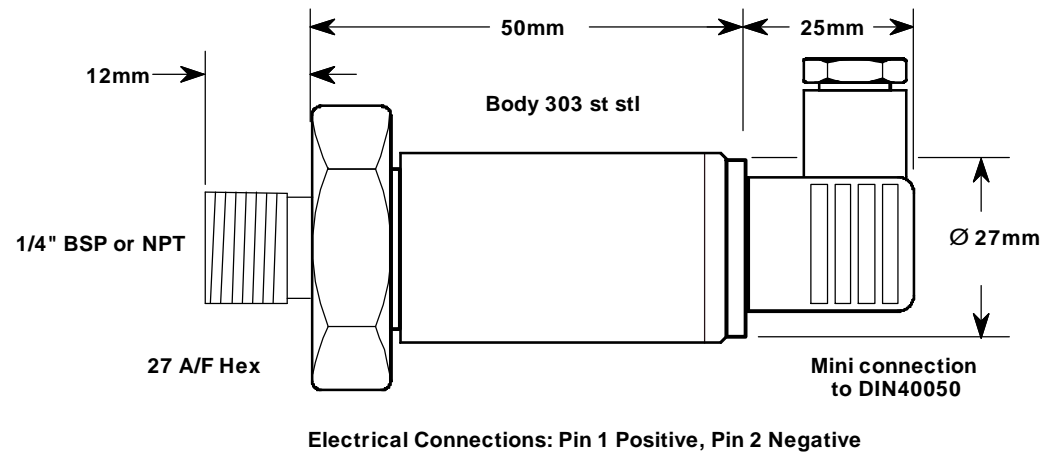

SALES DRAWING ONLY
NOT TO BE USED FOR MANUFACTURE

ISSUE	A
DATE	09-02-07
DCR	
DRAWN	JEK
CHECKED	PC

PSm Instrumentation Ltd

Haywards Heath, West Sussex RH16 1TW
ph: 44 (0) 1444 410040 f: 44 (0) 1444 410121
<http://www.psm-sensors.co.uk>

SCALE
NTS

UNLESS OTHERWISE STATED DIMENSIONS ARE IN
MILLIMETRES / INCHES

TITLE
Elite 570 series
Pressure Transmitter

DRAWING NO
S-001279-570-GO

A4 SHT 1
OF 1