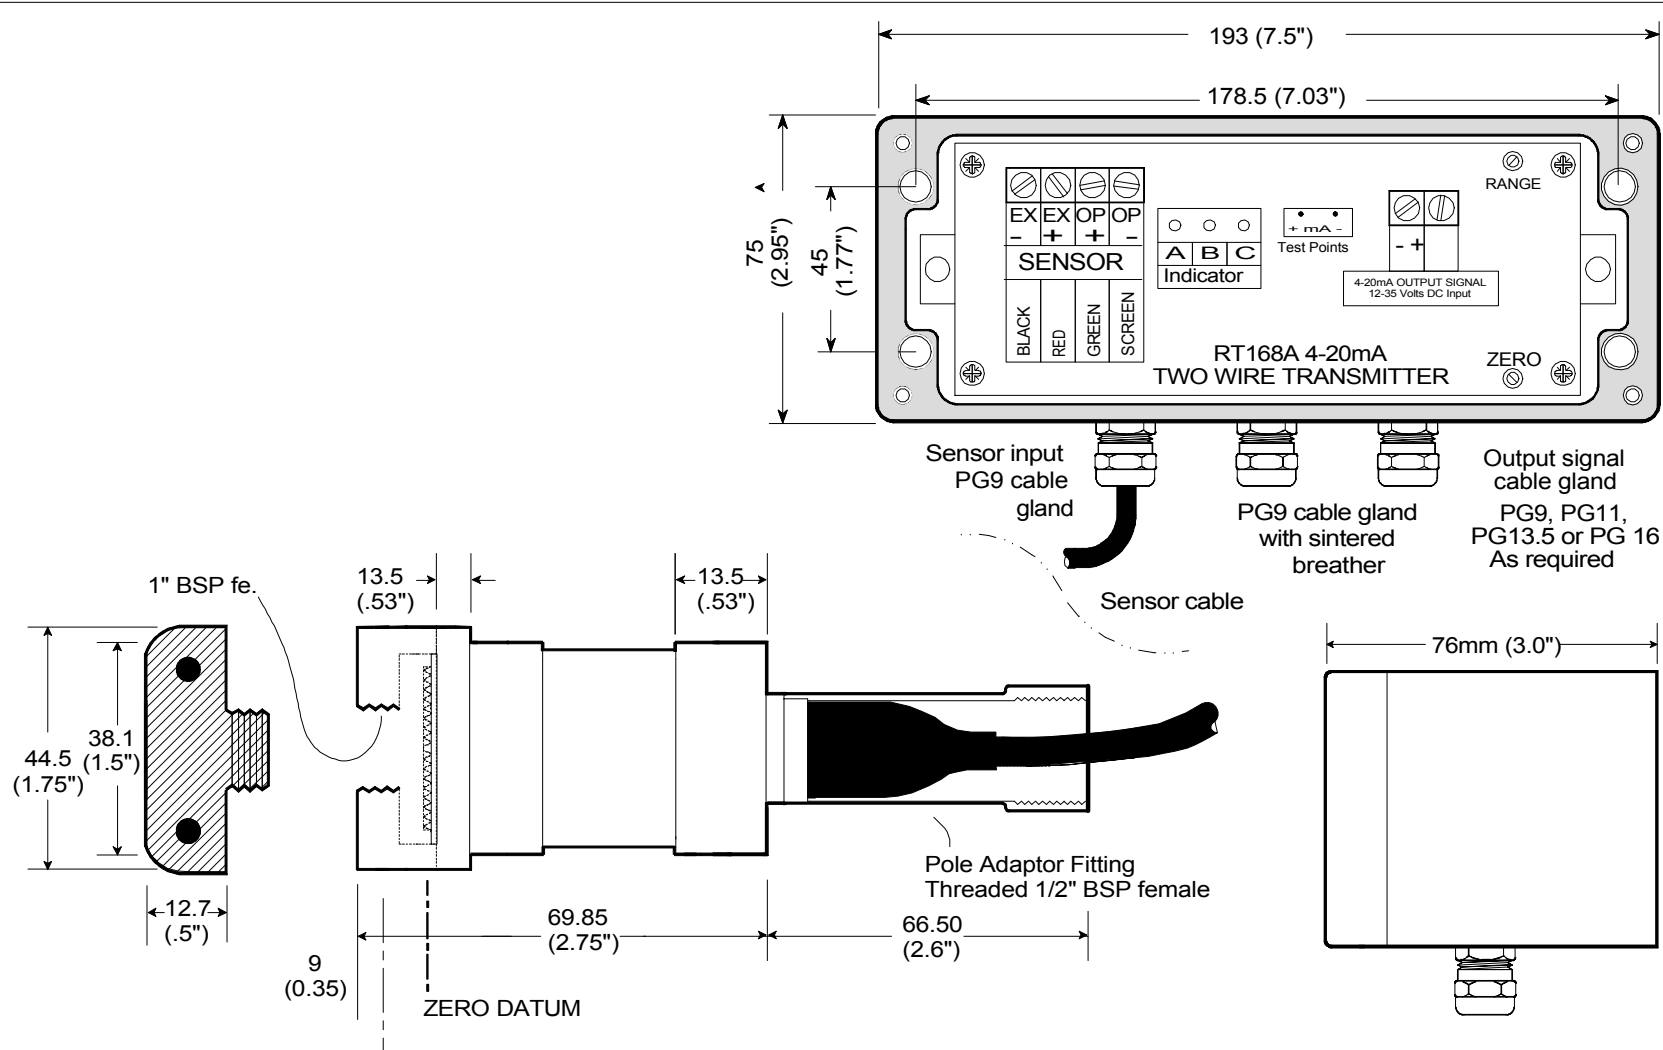

SALES DRAWING ONLY
NOT TO BE USED FOR MANUFACTURE

ISSUE	B	C	D
DATE	28-10-97	03-10-01	27-06-02
DRAWN	JEK	JEK	JEK
CHECKED			

PSm Instrumentation Ltd
Haywards Heath, West Sussex RH16 1TW
ph: 44 (0) 1444 410040 f: 44 (0) 1444 410121
<http://www.psm-sensors.co.uk>

TITLE: 260/360/F4 Dimensional Drawing
DRAWING NO: S-001033-0360-DD

SCALE: NTS
UNLESS OTHERWISE STATED DIMENSIONS ARE IN MILLIMETRES / INCHES

A4 SHT 1 OF 1